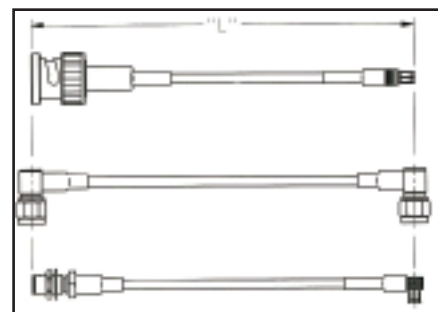

Connectivity...for
Business-Critical Continuity

RF Cable Assembly *Fixed Length Catalog*

JOHNSON[®]

EMERSON[™]
Network Power

Electrical Ratings

Electrical ratings of a cable assembly are determined by the limiting connector type and cable size.

Johnson's® cable length applies to the end of straight connectors. The length is applied to the vertical centroid of right angle connectors.

If you don't see the cable assembly you require we can design and manufacture one to meet your unique specifications!